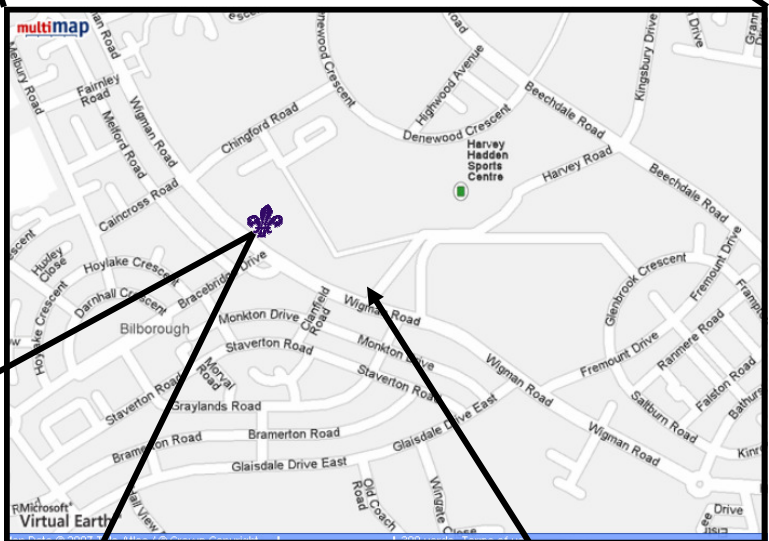

39th Nottingham (Bilborough) Scout Group

How to find us . . .

**39th Scout HQ
Rear of 200 Wigman Rd
Bilborough
Nottingham
NG8 4AB**

**Enter via the metal
gates to the right of
200 Wigman Road.**

Entrance to Harvey
Hadden Sports Centre